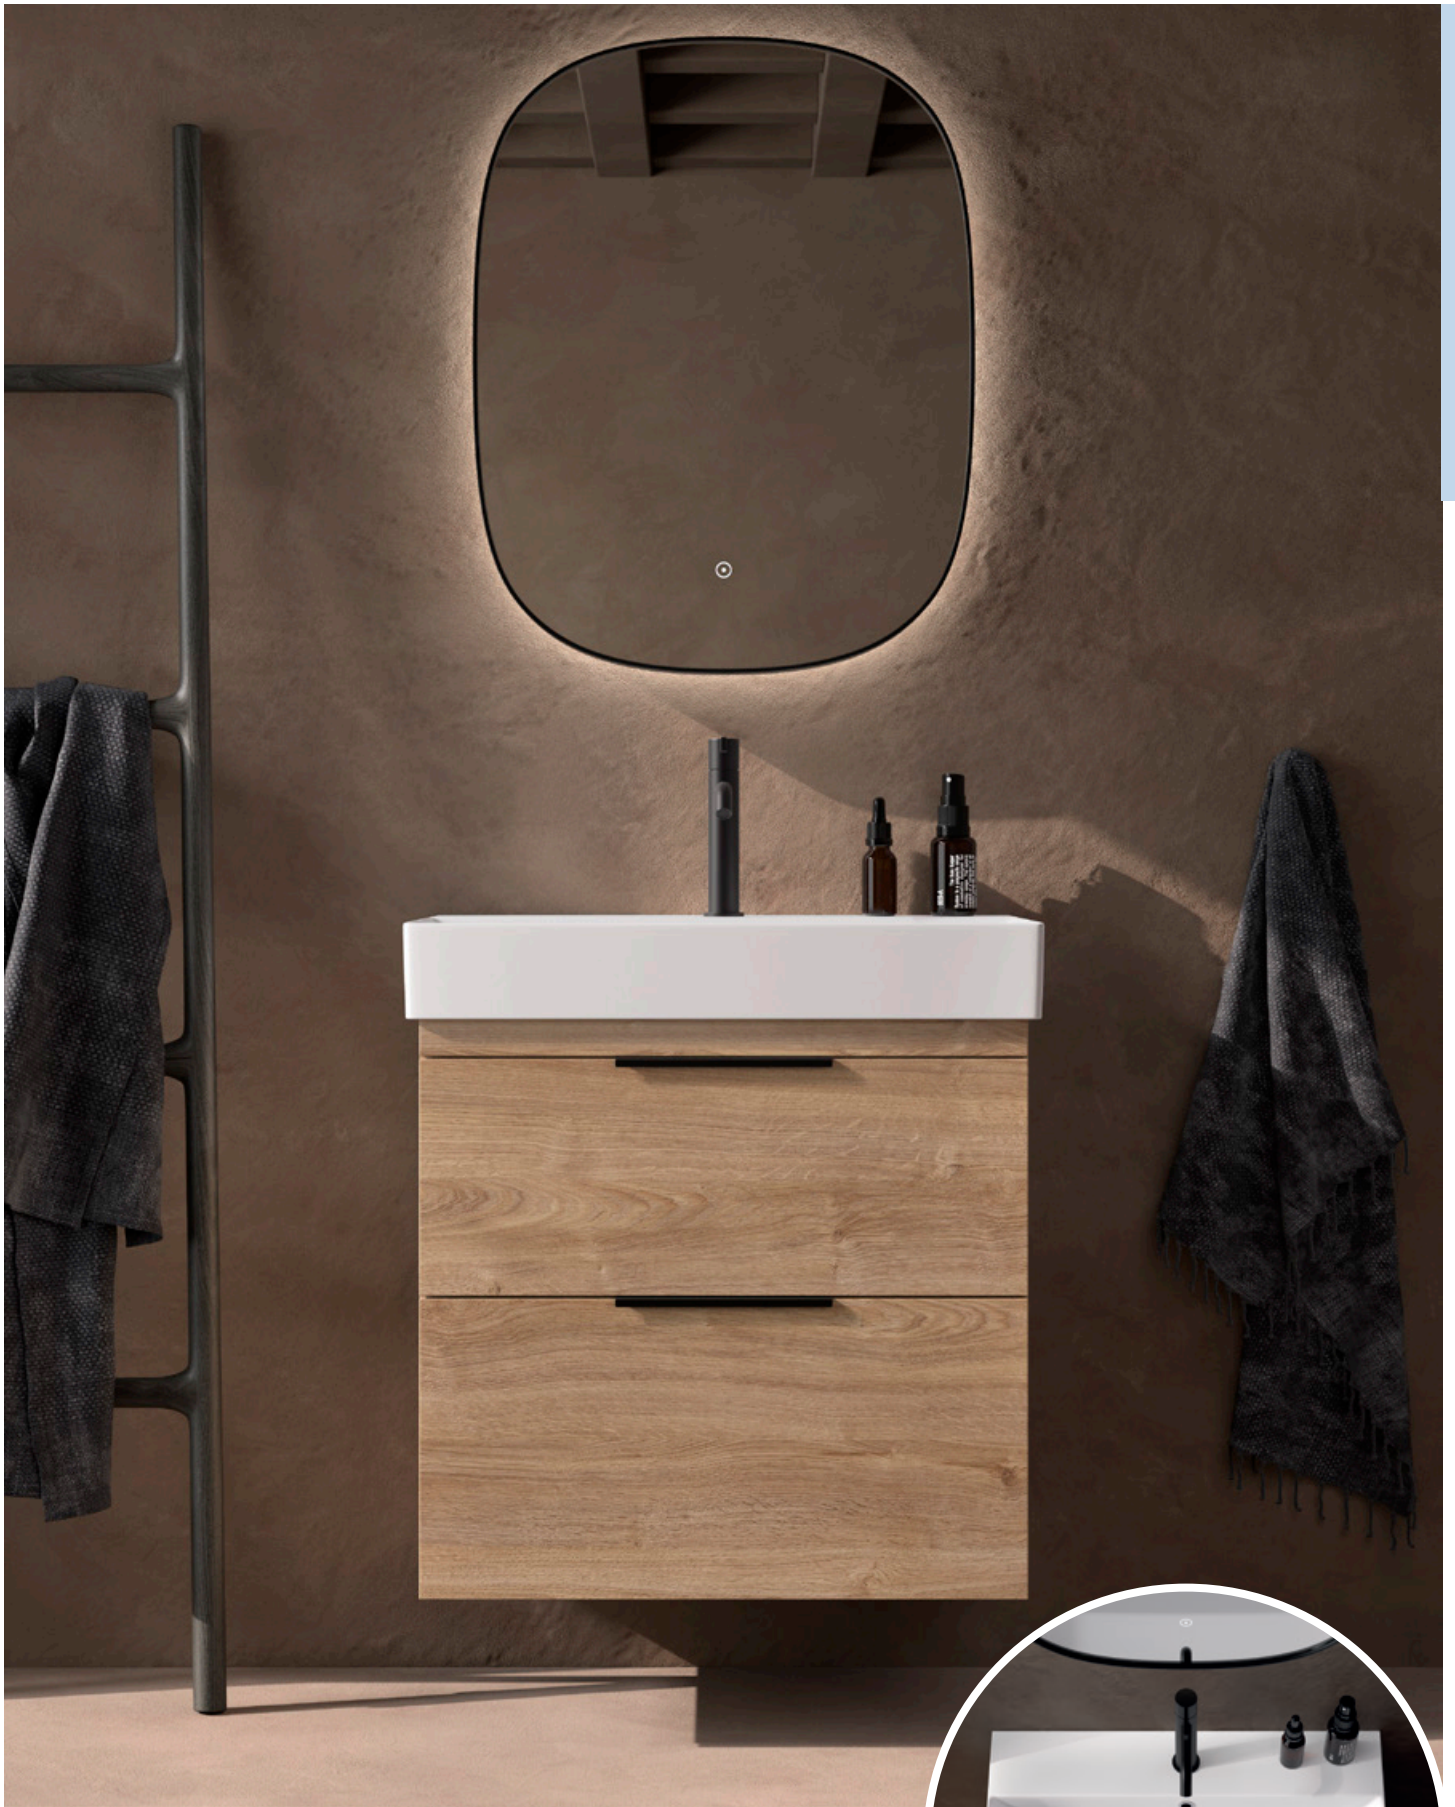

ELENA

Elena Collection is made of PET, an eco-friendly material made of recyclable material that can resist high humidity, temperature and fingerprints which respects the environment and human being throughout its entire life cycle and regeneration, particularly hygienic during use. It is resistant to wear and tear, thanks to its rigidity and durability. Elena Collection will add a touch of elegance with its wall hung cabinet and wall hung storage unit all with spacious double drawers to store all your bathroom essentials easily. Components are made by well-known German brand Hettich.

Elena

Elena

Matt White (Black or Chrome Handle option)

600 (w) x 600 (h) x 455 (d) mm

600 mm Wall Mounted with Ceramic Basin (Double Drawer)
Led Framed Flow Mirror 800x700 mm

£864*
£480

Elena

Spring Oak (Black or Chrome Handle option)

600 (w) x 600 (h) x 455 (d) mm

600 mm Wall Mounted with Ceramic Basin (Double Drawer)
Led Framed Flow Mirror 800x700 mm

£864
£480

Elena

Matt White (Black or Chrome Handle option)

850 (w) x 600 (h) x 455 (d) mm

850 mm Wall Mounted with Ceramic Basin (Double Drawer)
Led Illuminated Mirror 800x700 mm

£1068
£420

Elena

Spring Oak (Black or Chrome Handle option)
850 (w) x 600 (h) x 455 (d) mm

850 mm Wall Mounted with Ceramic Basin (Double Drawer)
Led Illuminated Mirror 800x700 mm