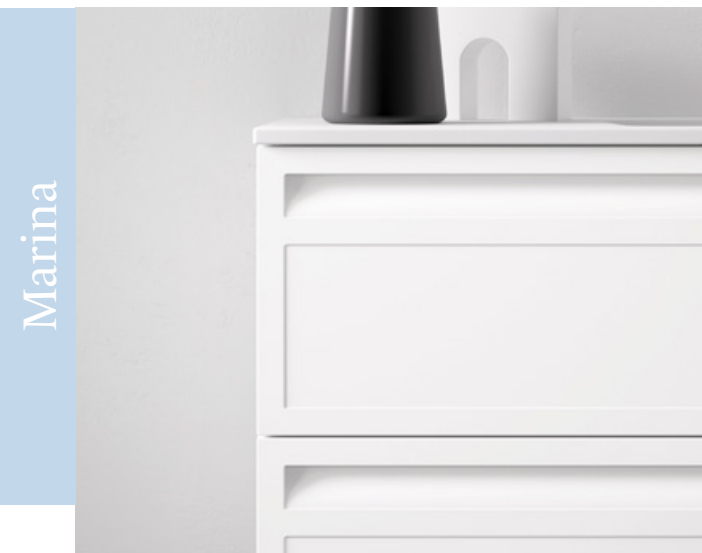

The Marina Collection introduces a touch of elegance to your bathroom with its wall-hung cabinet and wall-hung storage unit, both featuring spacious double drawers that allow for the easy organization of your bathroom essentials. Additionally, the collection's components are produced by the renowned German brand Hettich, ensuring high quality and reliable performance.