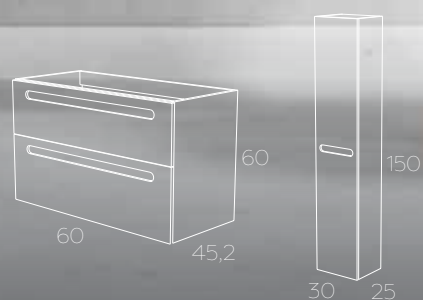

Paris

Matt White

600 Wall Mounted with Ceramic Basin (Double Drawer)
Storage Unit
Circular LED Mirror 800

£ 928
£ 606
£ 551