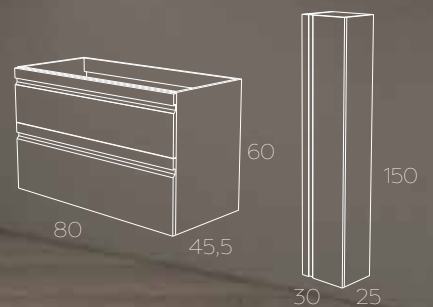

Natalia

Modern Scandinavian Oak

800 Wall Mounted with Ceramic Basin (Double Drawer)
Storage Unit

£ 1061
£ 597