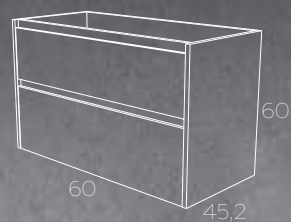

Carmen

Matt White

600 Wall Mounted with Ceramic Basin (Double Drawer)
Storage Unit
Rectangular LED Mirror 600

£ 873

£ 510

£ 514