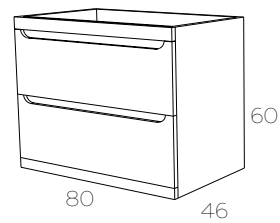

## Loop

*Matt White*

800 Wall Mounted with Ceramic Basin (Double Drawer)	£ 1342
Storage Unit	£ 876
Circular LED Mirror 800	£ 551

**Loop**

*Matt Black*

800 Wall Mounted with Ceramic Basin (Double Drawer)  
Storage Unit  
Circular LED Mirror 800