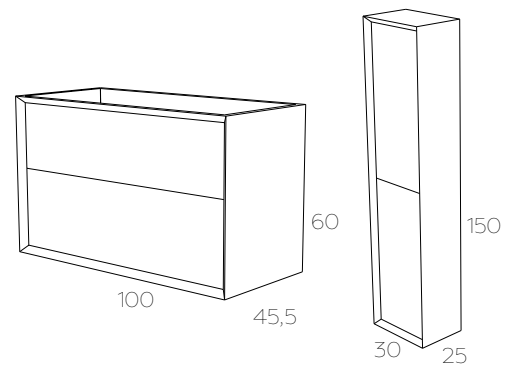

### *Matt White / Matt Silver Edge*

1000 Wall Mounted with Ceramic Basin (Double Drawer)	£ 1593
Storage Unit	£ 1254
Wood Framed Matt Silver Mirror 1000	£ 376