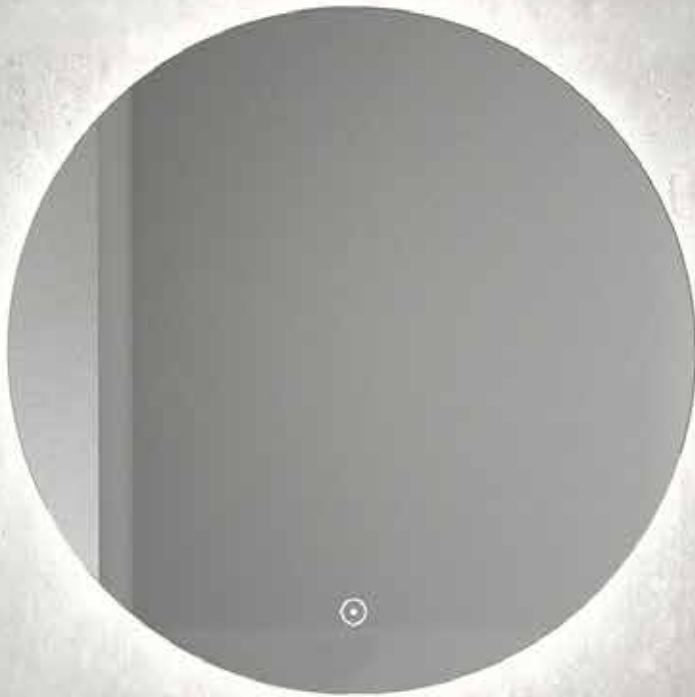

Paris

Dark Anthracite

800 Wall Mounted with Ceramic Basin (Double Drawer)
Storage Unit

£ 1061
£ 606

Paris