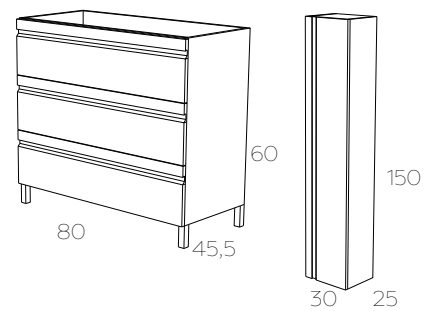

Natalia

Modern Scandinavian Oak

800 Freestanding with Ceramic Basin (Triple Drawer) £ 1214
Storage Unit £ 597