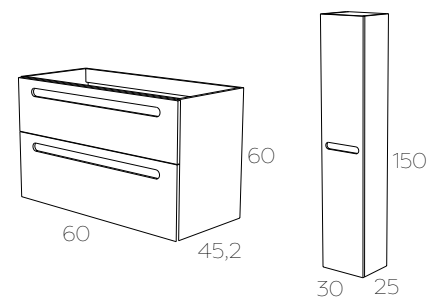

Paris
Dark Anthracite

600 Wall Mounted with Ceramic Basin (Double Drawer) £ 928
Storage Unit £ 606