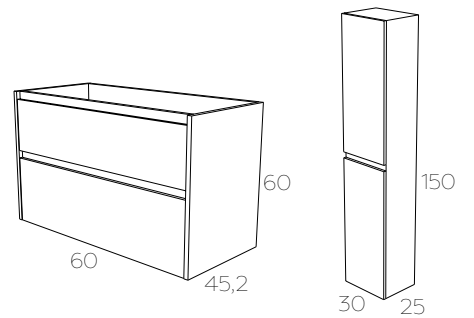

## Black Oak

600 Wall Mounted with Ceramic Basin (Double Drawer)  
Storage Unit

£ 873  
£ 510