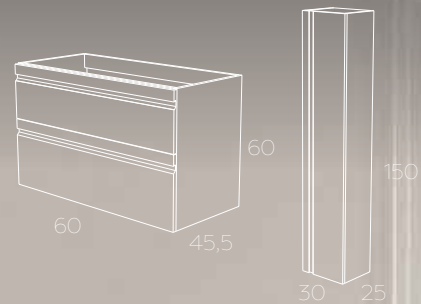

Natalia

Modern Scandinavian Oak

600 Wall Mounted with Ceramic Basin (Double Drawer)
Storage Unit

£ 919
£ 597