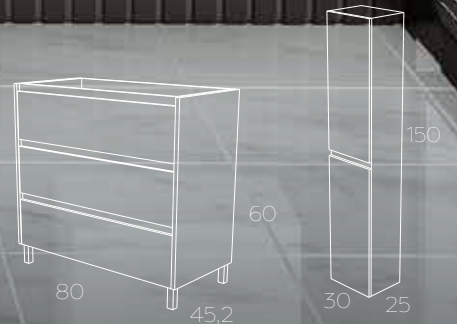

Carmen
Matt White

800 Freestanding with Ceramic Basin (Triple Drawer)
Storage Unit
Rectangular LED Mirror 800

£ 1199
£ 510
£ 585