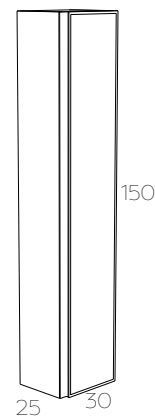

White Sides

In Araceli Collections body sides has a white colour.

White Sides

In Araceli Collections body sides has a white colour.

Araceli

Light Oak / White Sides

800 Wall Mounted with Ceramic Basin (Double Drawer) Storage Unit

£ 1116
£ 652