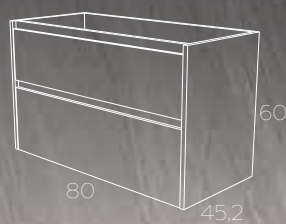

Carmen

Matt White

800 Wall Mounted with Ceramic Basin (Double Drawer)
Storage Unit
Rectangular LED Mirror 800

£ 978
£ 510
£ 585