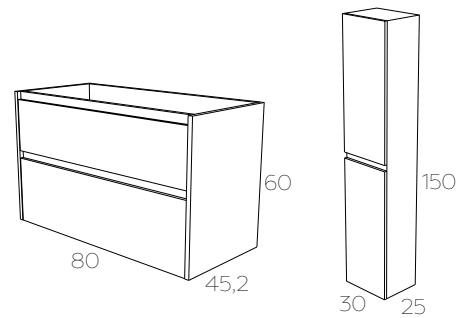

Carmen
Black Oak

800 Wall Mounted with Ceramic Basin (Double Drawer)
Storage Unit

£ 978
£ 510