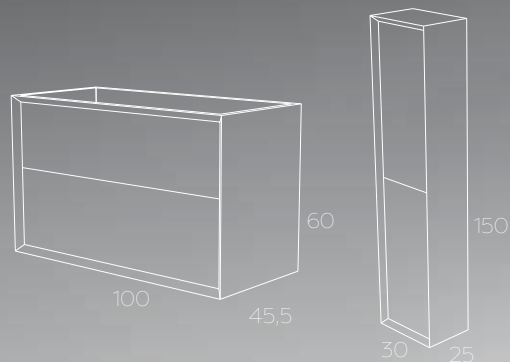

Novus

Matt White

1000 Wall Mounted with Ceramic Basin (Double Drawer)
Storage Unit
Wood Framed Matt White Mirror 1000

£ 1593
£ 1254
£ 376