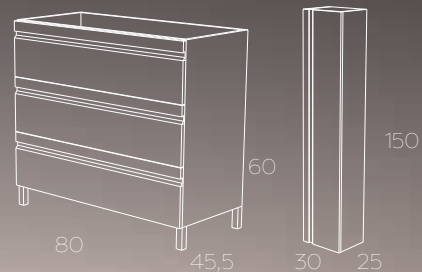

Natalia

Matt White

800 Freestanding with Ceramic Basin (Triple Drawer)
Storage Unit
Rectangular LED Mirror 800

£ 1214
£ 597
£ 585