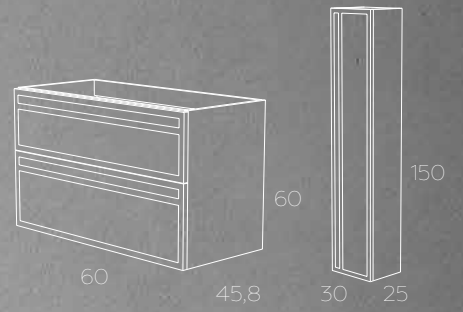

# Marina

*Matt White*

600 Wall Mounted with Ceramic Basin (Double Drawer)  
Storage Unit

£ 946  
£ 652