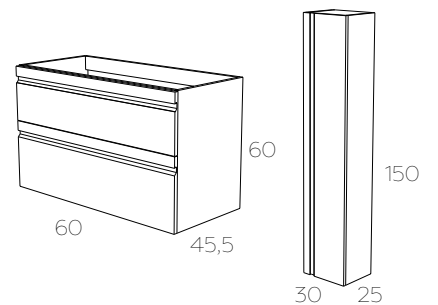

Natalia

Matt White

- 600 Wall Mounted with Ceramic Basin (Double Drawer) £ 919
- Storage Unit £ 597
- Circular LED Mirror 800 £ 551