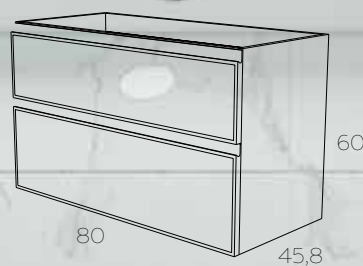

Araceli

Dark Anthracite

800 Wall Mounted with Ceramic Basin (Double Drawer)	£ 1116
Storage Unit	£ 652
Circular LED Mirror 800	£ 551

Araceli