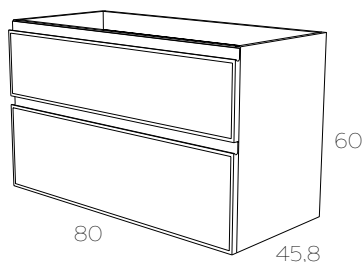

White Sides

In Araceli Collections body sides has a white colour.

White Sides

In Araceli Collections body sides has a white colour.

Araceli

Light Oak / White Sides

800 Wall Mounted with Ceramic Basin (Double Drawer) Storage Unit

£ 1116
£ 652