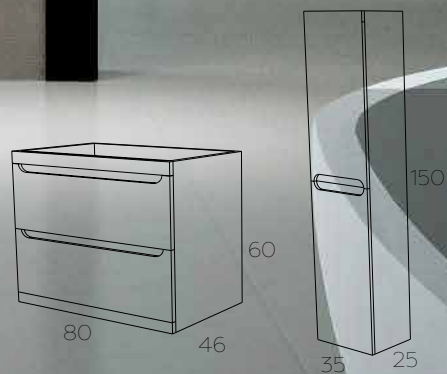

Loop

Matt Black

800 Wall Mounted with Ceramic Basin (Double Drawer)
Storage Unit
Circular LED Mirror 800

£ 1534
£ 1001
£ 551