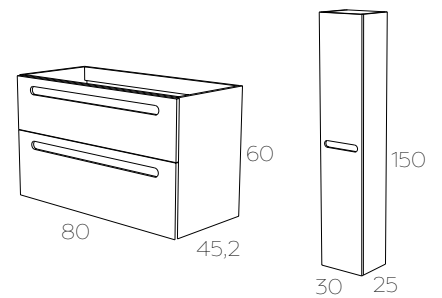

## Paris

*Matt White*

800 Wall Mounted with Ceramic Basin (Double Drawer)	£ 1061
Storage Unit	£ 606
Circular LED Mirror 800	£ 551