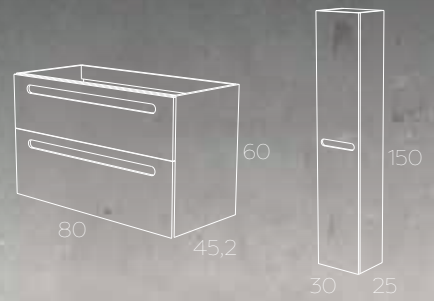

Paris

Dark Anthracite

800 Wall Mounted with Ceramic Basin (Double Drawer)
Storage Unit

£ 1061
£ 606

Paris