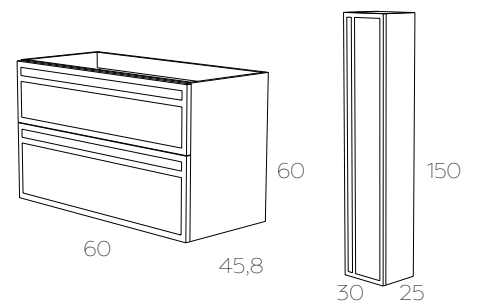

Marina

Modern Scandinavian Oak

600 Wall Mounted with Ceramic Basin (Double Drawer)
Storage Unit

£ 946
£ 652