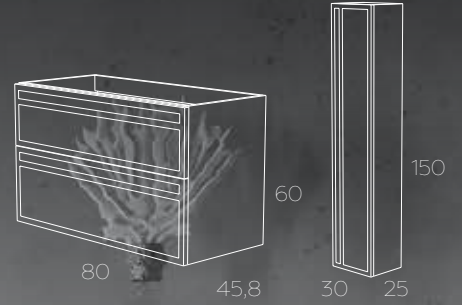

Marina

Matt White

800 Wall Mounted with Ceramic Basin (Double Drawer)
Storage Unit
Circular LED Mirror 800

£ 1093
£ 652
£ 551