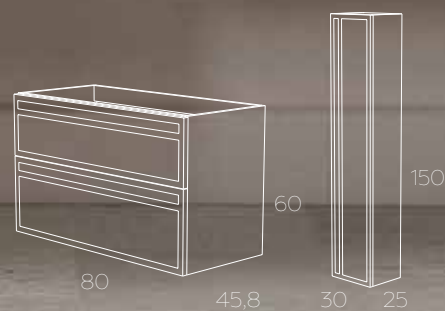

Marina

Modern Scandinavian Oak

800 Wall Mounted with Ceramic Basin (Double Drawer)
Storage Unit

£ 1093
£ 652